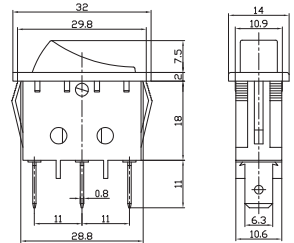

RS-101-16C ON-OFF
SPST 2P
RS-102-16C ON-ON
RS-103-16C ON-OFF-ON
SPDT 3P