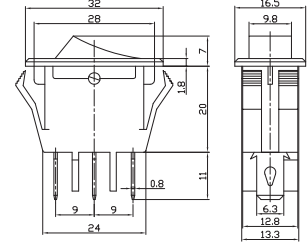

RS-1-101-2B ON-OFF
SPST 2P
IRS-1-2B ON-OFF
SPST 3P
RS-1-102-2B ON-ON
SPDT 3P
15A 125VAC; 10A 250VAC

单刀波动开关

Single-pole Rocker Switch

RS-1 Series

单刀带灯波动开关

Single-pole Illuminated Rocker Switch

IRS-1 Series

RS-1-101-2C ON-OFF
SPST 2P
IRS-1-2C ON-OFF
SPST 3P
RS-1-102-2C ON-ON
SPDT 3P
15A 125VAC; 10A 250VAC