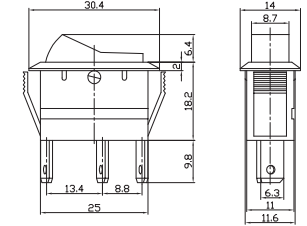

IRS-1-4C ON-OFF
15A 125VAC; 10A 250VAC
SPST 3P
L=7 ; 10