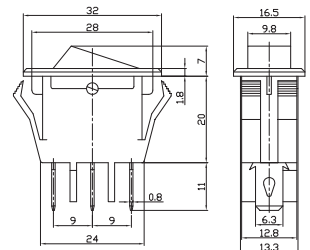

RS-1-101-2B ON-OFF
SPST 2P
IRS-1-2B ON-OFF
SPST 3P
RS-1-102-2B ON-ON
SPDT 3P
15A 125VAC; 10A 250VAC