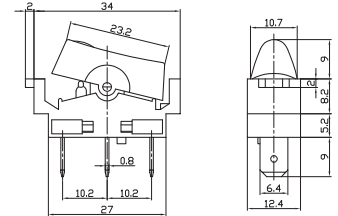

过载保护开关 Circuit-breaker Switch

IRS-R Series
IRS-B Series