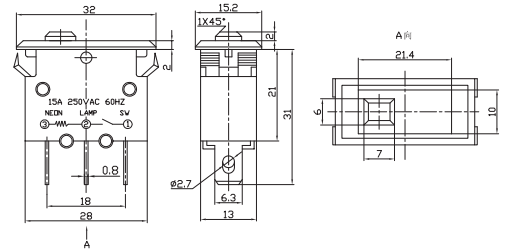

IRS-2-R15 15A 125VAC/250VAC
IRS-2-R10 10A 125VAC/250VAC
IRS-2-R7 7A 125VAC/250VAC
ON-OFF DPST 4P
(Double poles Rocker Switch Breaker)