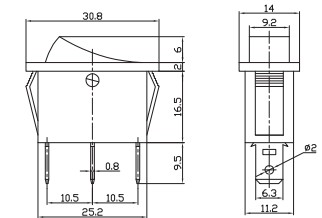

RS-1-101-2A ON-OFF
SPST 2P
IRS-1-2A ON-OFF
SPST 3P
RS-1-102-2A ON-ON
SPDT 3P
15A 125VAC; 10A 250VAC