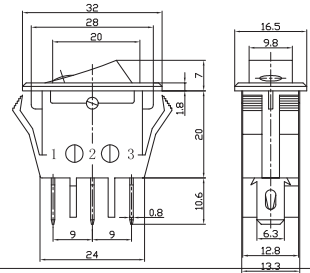

IRS-101E-1C ON-OFF
20A 125VAC; 15A 250VAC
SPST 3P

单刀波动开关

Single-pole Rocker Switch

RS-1 Series

单刀带灯波动开关

Single-pole Illuminated Rocker Switch

IRS-1 Series

IRS-1E-2C ON-OFF
15A 125VAC; 10A 250VAC
SPST 3P