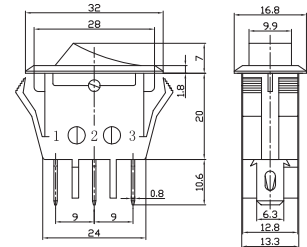

IRS-1-7A ON-OFF
15A 125VAC; 10A 250VAC
SPST 3P
L=7 ; 10