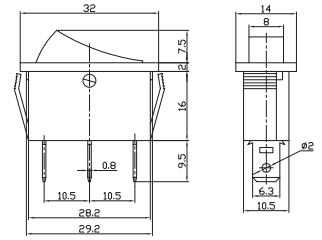

单刀波动开关

Single-pole Rocker Switch

RS-1 Series

单刀带灯波动开关

Single-pole Illuminated Rocker Switch

IRS-1 Series

IRS-101-3C ON-OFF
SPST 3P
RS-102-3C ON-ON
RS-103-3C ON-OFF-ON
SPDT 3P

RS-101-11C ON-OFF
SPST 2P