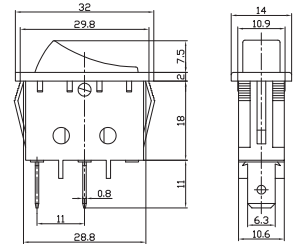

单刀波动开关

Single-pole Rocker Switch

RS-1 Series

单刀带灯波动开关

Single-pole Illuminated Rocker Switch

IRS-1 Series

IRS-101-3C ON-OFF
SPST 3P
RS-102-3C ON-ON
RS-103-3C ON-OFF-ON
SPDT 3P

RS-101-11C ON-OFF
SPST 2P